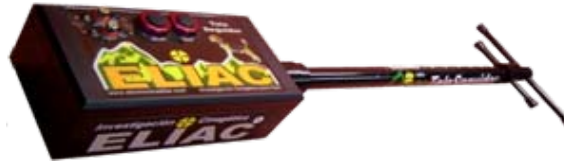

TELE-FOLLOWER

20 reasons to use it

1. Large screen colour to see the exact position of the dog on the map.
2. Different types of topographic maps, orthophotos with all benchmarks, rivers, mass, churches, roads, etc..
3. On the screen we see all our dogs at the same time and real time.
4. Controls to an unlimited number of dogs.
5. We can expand the area of the map until reaching 0.01 m resolution.
6. Possibility to have an unlimited coverage area.
7. Ability to control other dogs group, will need a prior agreement signed between the three parts.
8. Our collars make repeaters - dogs located in ravines be a bridge by other dogs.
9. Nylon collar, lightweight, waterproof and resistant
10. Very qualified technical service.
11. The tele-follower has been developed and manufactured in Spain with the advice of many kennels and heads of groups kennels.
12. Very easy to use.
13. The signal rebounds from collar benefit the tele-follower.
14. Software tools in pc / tablet .
15. Really last position and time of the dog .
16. Can connect to the Internet and the TV.
17. Mountain GPS and roads navigation incorporated.
18. Bluetooth and webcam built.
19. You can see the trail of dogs.
20. Free software updates.

CONTROL COMPUTER TABLET PC OR LAPTOP

Through the computer, we can visualize as a point on a map spelling the exact location that is our dog.

The computer control has many more applications, and can be used for personal use, incorporating GPS navigation, TDT.

REPEATER COLLARS

The repeater collar help increase the distance between the radio collar and computer. The system has the advantage that for every increase repeater we use that put our > 100 km radius of action, always in line of sight. It is a device designed to put into the car to leave without installation or fixed at any point or strategic point higher.